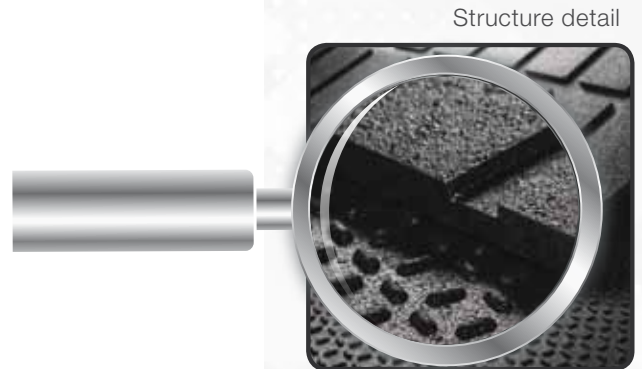

FLOOR COVERINGS

FOR CATTLE STABLING AND BREEDING

G GELPO
A member of the REC group

RECRESAN G+ DZO KOVO RYDEN

STABLE FLOORS

Comfort, safety, savings

Anti-slipp finish AGRO panel

A versatile cattle stabling and breeding floor

Basic information

Material: SBR rubber with polyurethane binder.

Density: 1,150 kg/m³

Dimensions: 1,970 x 1,185 x 24 mm

Slab weight: 62 kg

Applications: corridors, cattle standing, resting, milking, stabling and breeding premises

Panel joining: puzzle-like locks may be cut out

Colour

Comfort for your cattle = way to long life and milking performance

Tenacious, elastic, resistant and cold insulating surface will be optimally adapted to cattle needs. Cattle's hoof get often damaged when standing on hard surface, the rubber surface eliminates such damage saving costs associated with treatment. It is friendly to animals' joints, does not cause bruises and swelling as hard stable surface do. Thanks to the Gelpo floor, you will save bedding costs and minimise maintenance. In addition to the above, you will save costs in terms maintenance working time. Thank to drainage channels at the bottom side of the floor, the floor provides for faster drainage of liquids.